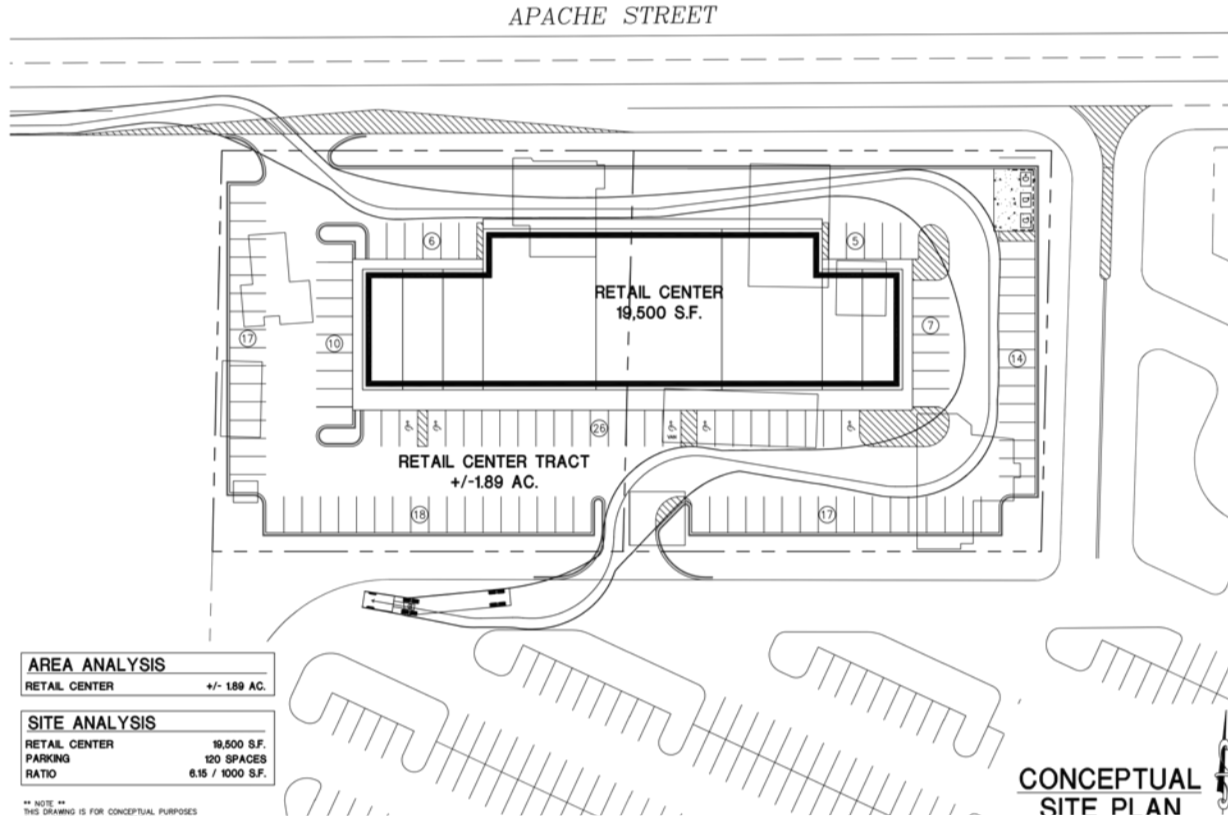

FARMINGTON CROSSING - FARMINGTON, NM

Farmington is the largest city in San Juan County & reaches a Trade Market of 350,000.

**19,500 SQ.FT SHOPPING CENTER
ANCHORED BY WALMART SUPERCENTER**

NOW LEASING!

For Leasing Information contact:

For Leasing Information contact:

Jason Puig
214-566-3474

jason@whiteoakdevelopment.net

White Oak Development
 5101 Wheelis Drive, Suite 310
 Memphis, TN 38117

Demographics	Farmington City Limits	San Juan County	
Population 2010	45,877	130,044	
	3 mi radius	5 mi radius	20 mi radius
Current Estimated Population	32,954	47,477	105,214
2018 Estimated Population	37,748	50,123	109,166
Current Estimated Households	12,170	16,812	36,756